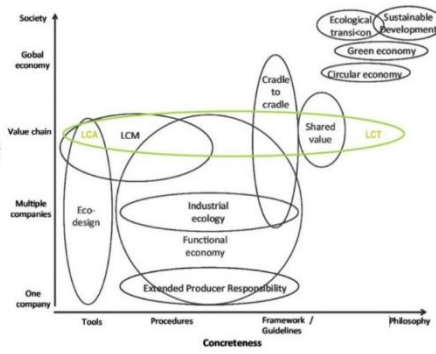

CLÔTURE ET PERSPECTIVES

Denis Le Boulch – EDF
Vice président de SCORE LCA

Good practices for carbon neutrality
Benchmark of circularity indicators and LCA links
Temporal issues for climate change indicator
Parameters to compare two LCA studies
Innovatives methods for resources accounting
LCA of biomass energy
Land resource in LCA
Ecotoxicity : indicators, methodologies, use and development
Review of natural capital methods
« Sustainable development » assessment

SCORE LCA

Ciraig, 2015

SCORE LCA

IN A *TRANSITION* CONTEXT

***RIGHT DECISIONS MUST BE SUPPORT
BY RIGHT METHOD AND RIGHT DATA***