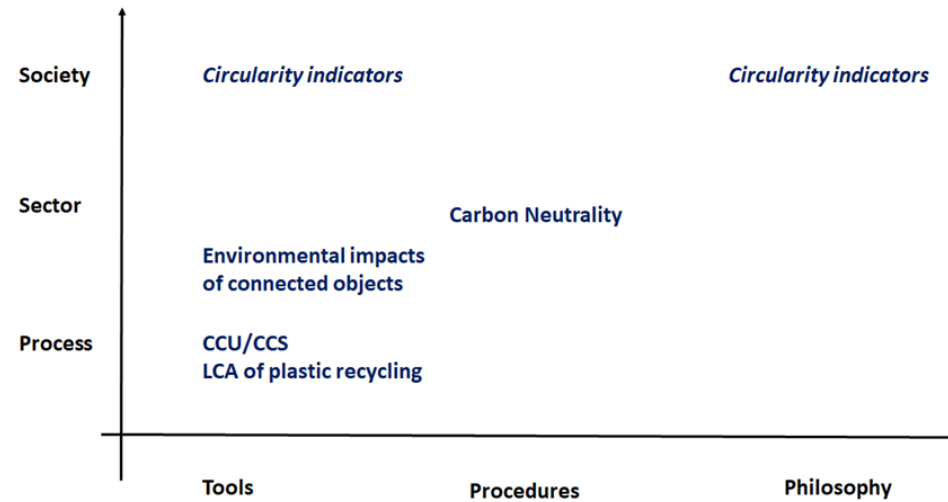

CLÔTURE ET PERSPECTIVES

Denis Le Boulch – EDF
Vice président de SCORE LCA

Good practices for carbon neutrality
Benchmark of circularity indicators and LCA links
Temporal issues for climate change indicator
Parameters to compare two LCA studies
Innovatives methods for resources accounting
LCA of biomass energy
Land resource in LCA
Ecotoxicity : indicators, methodologies, use and development
Review of natural capital methods
« Sustainable development » assessment

SCORE LCA

Ciraig, 2015

SCORE LCA

IN A *TRANSITION* CONTEXT

***RIGHT DECISIONS MUST BE SUPPORT
BY RIGHT METHOD AND RIGHT DATA***